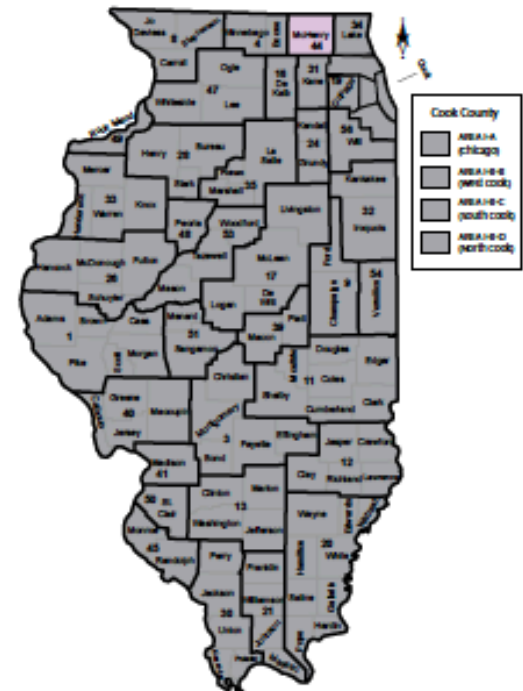

Regional Office of Education #44

Serving McHenry County

2200 N. Seminary Avenue, Woodstock, IL 60098 Ph: (815) 334-4475 Fax: (815) 338-0475

Website: www.mchenryroe.org

Number of districts: 19 Geographic Area: 603 square miles

Leslie Schermerhorn

Regional Superintendent

Email: laschermerhorn@mchenrycountyil.gov

Michael Freeman

Assistant Superintendent

Email: msfreeman@mchenrycountyil.gov

McHenry County Office of Education